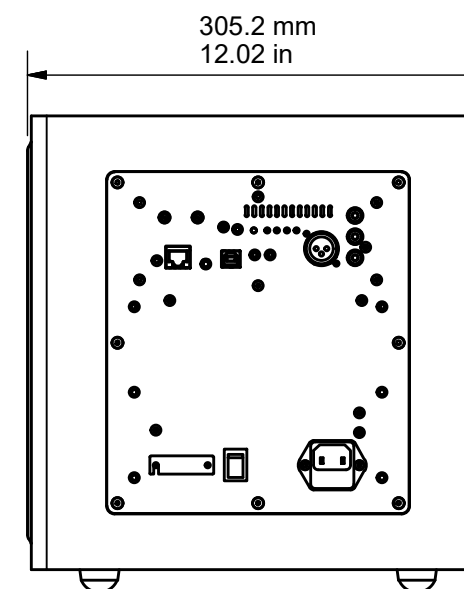

WITHOUT GRILLE

CW10

RANGE: CUSTOM SUBWOOFER 1G

© COPYRIGHT MONITOR AUDIO

17/06/2016