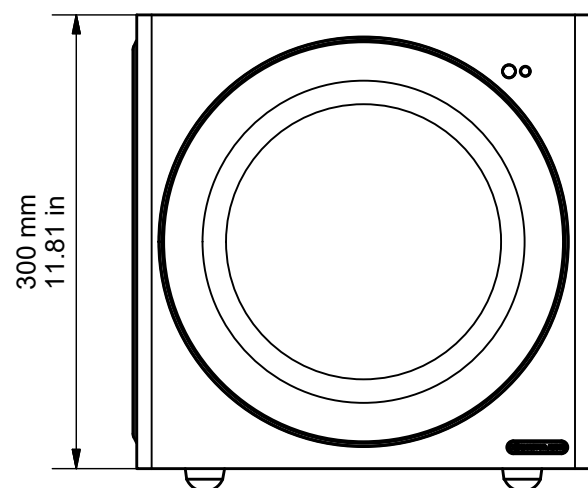

WITHOUT GRILLE

CW10

RANGE: CUSTOM SUBWOOFER 1G

© COPYRIGHT MONITOR AUDIO

17/06/2016