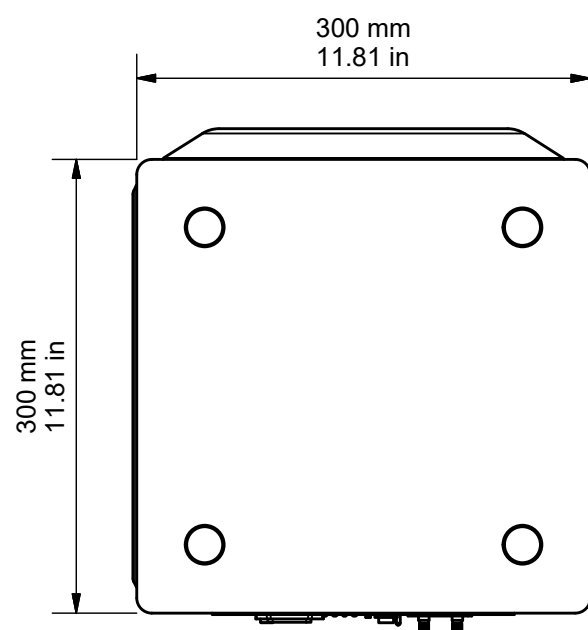

WITHOUT GRILLE

CW10

RANGE: CUSTOM SUBWOOFER 1G

© COPYRIGHT MONITOR AUDIO

17/06/2016