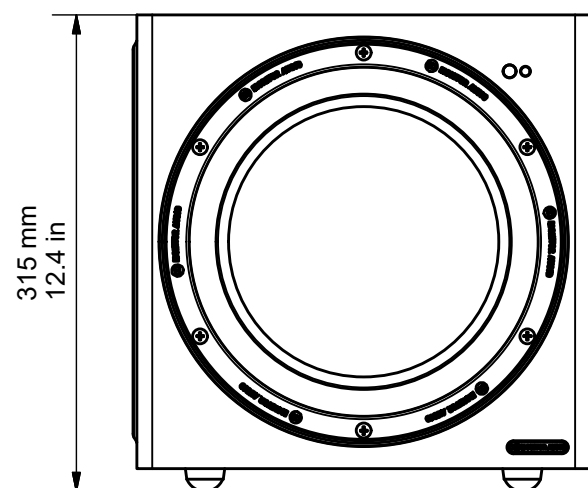

WITHOUT GRILLE

CW10

RANGE: CUSTOM SUBWOOFER 1G

© COPYRIGHT MONITOR AUDIO

17/06/2016